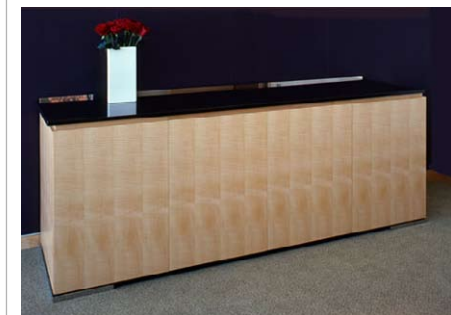

Range and bespoke versions are shown below.

Bow Flute credenza: Bow Flute Credenza in Swiss pear.

I x w x h:
1000 x 450 x 900mm

Custom sizes and finishes available on request.

Cinven: AV credenza in white full gloss polyester, top in European oak, handles and base in brushed stainless steel. The credenza contains a pull-out rack for the AV equipment and a drinks fridge.

Clifford Chance: With black nero absoluto granite top, stainless steel upstand and feet and figured maple veneer. This credenza houses a fridge, power and data sockets.

Credenza: Shown in crown cut American walnut with brushed stainless steel handle.

I x w x h:
1200 x 500 x 850mm

Custom sizes and finishes available on request.

Enron: In weathered sycamore, walnut and frosted glass. Glass support in brushed stainless steel.

National Australia Bank: With star galaxy granite top, figured eucalyptus doors and polished stainless steel base.

Rise and fall credenza:
 Shown in figured straight grain walnut with rise and fall unit for Plasma screen and full gloss polyester doors.
 Custom sizes and finishes available on request.

Stott Credenza: Shown in smoked oak with dark grey sprayed marotte doors, base and handle in satin polished stainless steel handles and base.
 Also available in maple, Swiss pear and crown cut tinio veneer.
l x w x h:
 1800 x 450 x 860mm
 Custom sizes and finishes available on request.