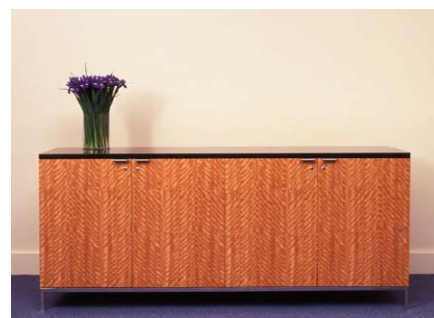

Range and bespoke versions are shown below.

Bow Flute credenza: Bow Flute Credenza in Swiss pear.

I x w x h:
1000 x 450 x 900mm

Custom sizes and finishes available on request.

Cinven: AV credenza in white full gloss polyester, top in European oak, handles and base in brushed stainless steel. The credenza contains a pull-out rack for the AV equipment and a drinks fridge.

Clifford Chance: With black nero absoluto granite top, stainless steel upstand and feet and figured maple veneer. This credenza houses a fridge, power and data sockets.

Credenza: Shown in crown cut American walnut with brushed stainless steel handle.

I x w x h:
1200 x 500 x 850mm

Custom sizes and finishes available on request.

Enron: In weathered sycamore, walnut and frosted glass. Glass support in brushed stainless steel.

National Australia Bank: With star galaxy granite top, figured eucalyptus doors and polished stainless steel base.