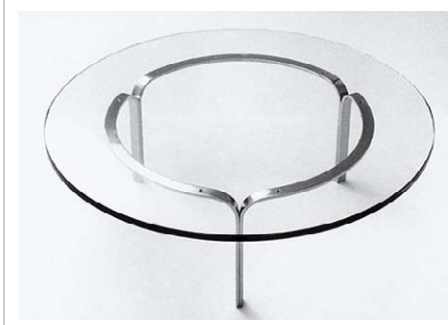

**I x w x h:**  
585 x 620 x 760mm

**Ikaros Side/Dining Chair:** Bent polished or brushed stainless steel and leather.

**I x w x h:**  
545 x 515 x 760mm

**66 Side Dining Chair:** Bent polished stainless steel bar, leather slings in tan, brown or black. Available with or without arms.

**I x w x h:**  
480 x 560 x 790mm

**Table Desk:** Available in oak, cherry or walnut with brushed or polished stainless steel.

**I x w x h:**  
1220 x 760 x 720mm (TD High Table),  
530 x 530 x 630 (TD Telephone Table)

**TA35 Low Table:** Shown in glass and brushed stainless steel. The top comes in glass or marble and the base is polished or brushed stainless steel.

For sizes email [info@opmfurniture.co.uk](mailto:info@opmfurniture.co.uk)

Custom sizes available.

**Ribbon Table:** Bent brushed or polished stainless steel with 19mm thick clear float glass.

**diameter:** 1070mm  
**height:** 355mm

**Custom sizes available.**

**Gamma Base:** Brushed or polished stainless steel.