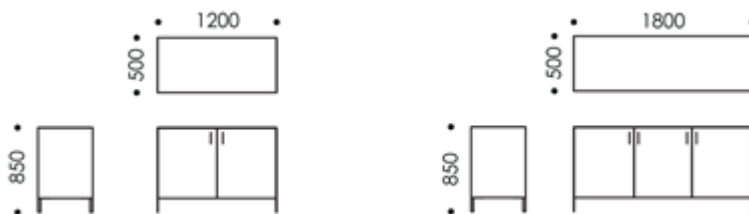

Stott Credenza

opm

Available in 1200mm or 1800mm widths and is 850mm high, as standard.

Custom sizes and finishes available on request.

Surface options

The surfaces can be specified in veneer or solid core laminate finishes as illustrated.